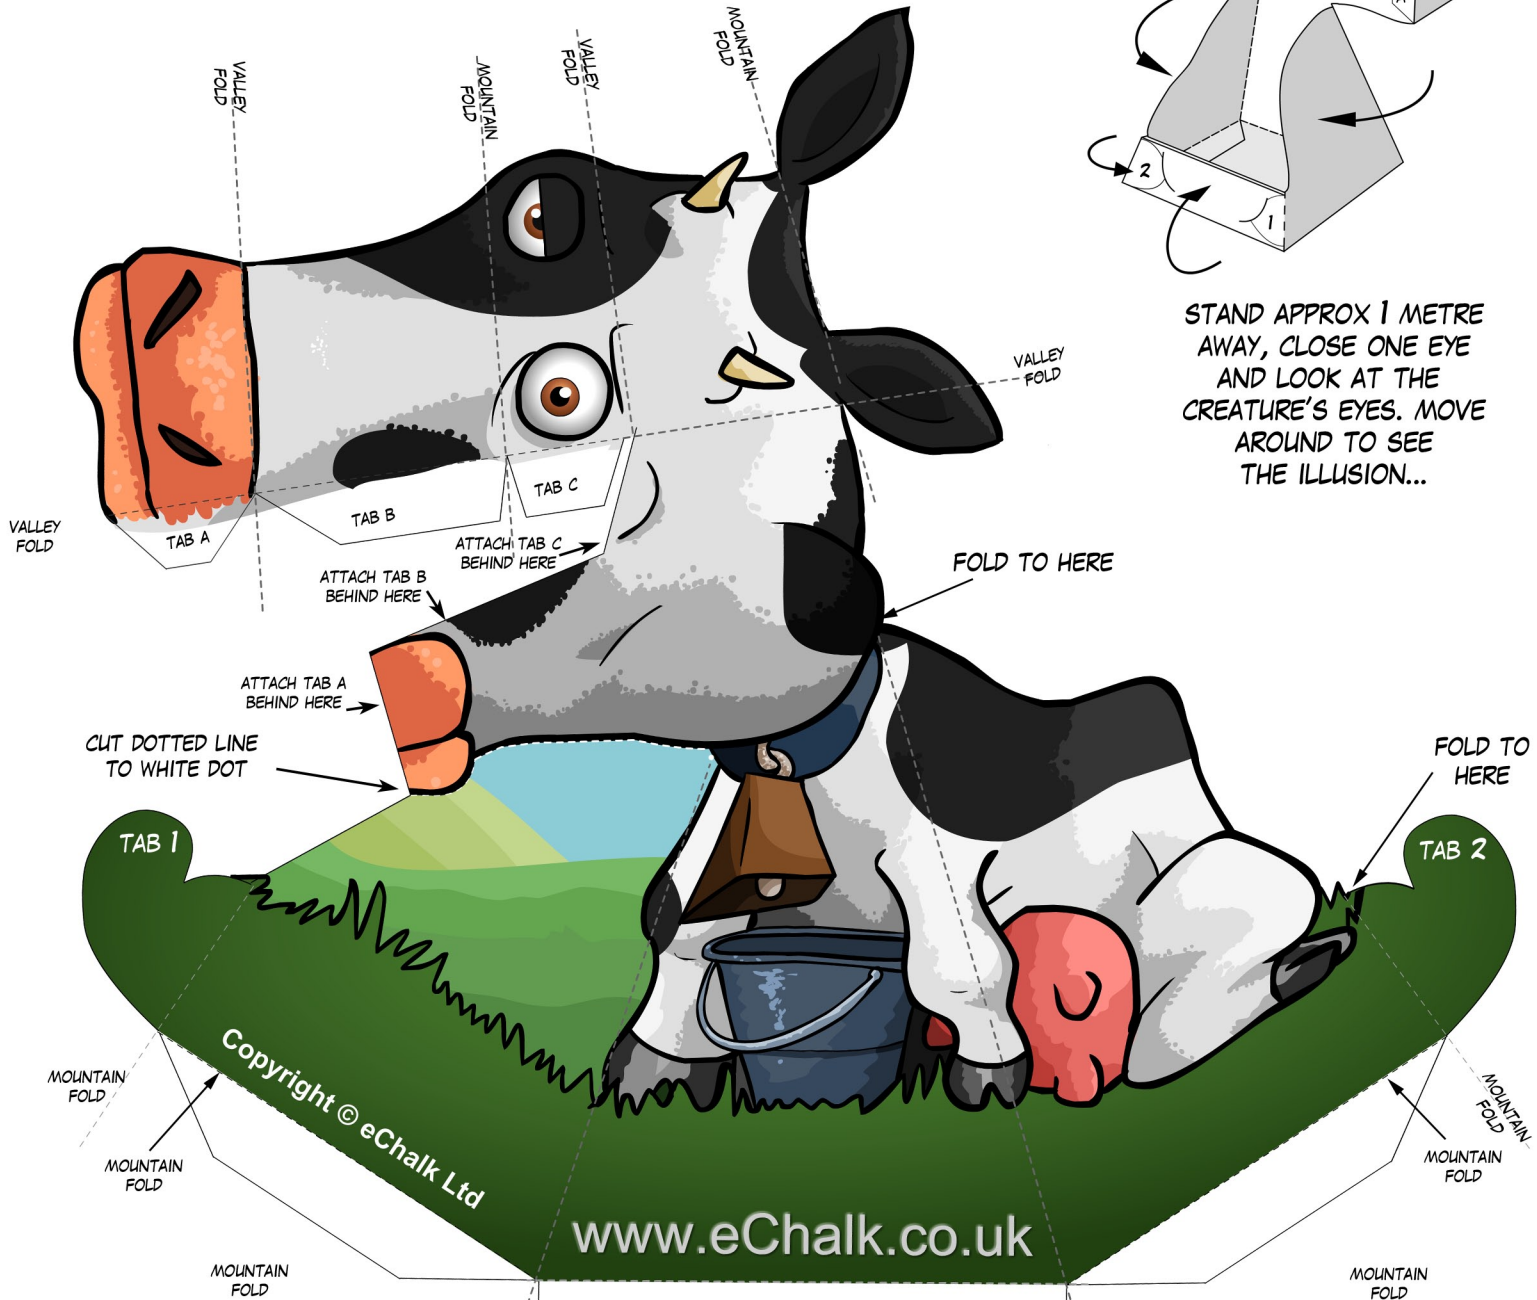

3D COW ILLUSION

CUT OUT, FOLD AND ASSEMBLE (SEE DIAGRAM)

• CUT ALONG THE SOLID OUTLINES

• FOLD ALONG THE DOTTED LINES

• INSERT TABS 1 & 2 INTO THE SLOTS ON THE BACK PANEL

STAND APPROX 1 METRE AWAY, CLOSE ONE EYE AND LOOK AT THE CREATURE'S EYES. MOVE AROUND TO SEE THE ILLUSION...

www.eChalk.co.uk

e.chalk

...learning for the fun of it

www.eChalk.co.uk

Visit our website to download a variety of 3D creatures!

INSERT TAB 1

INSERT TAB 2

CUT SLOTS FOR TABS 1 & 2