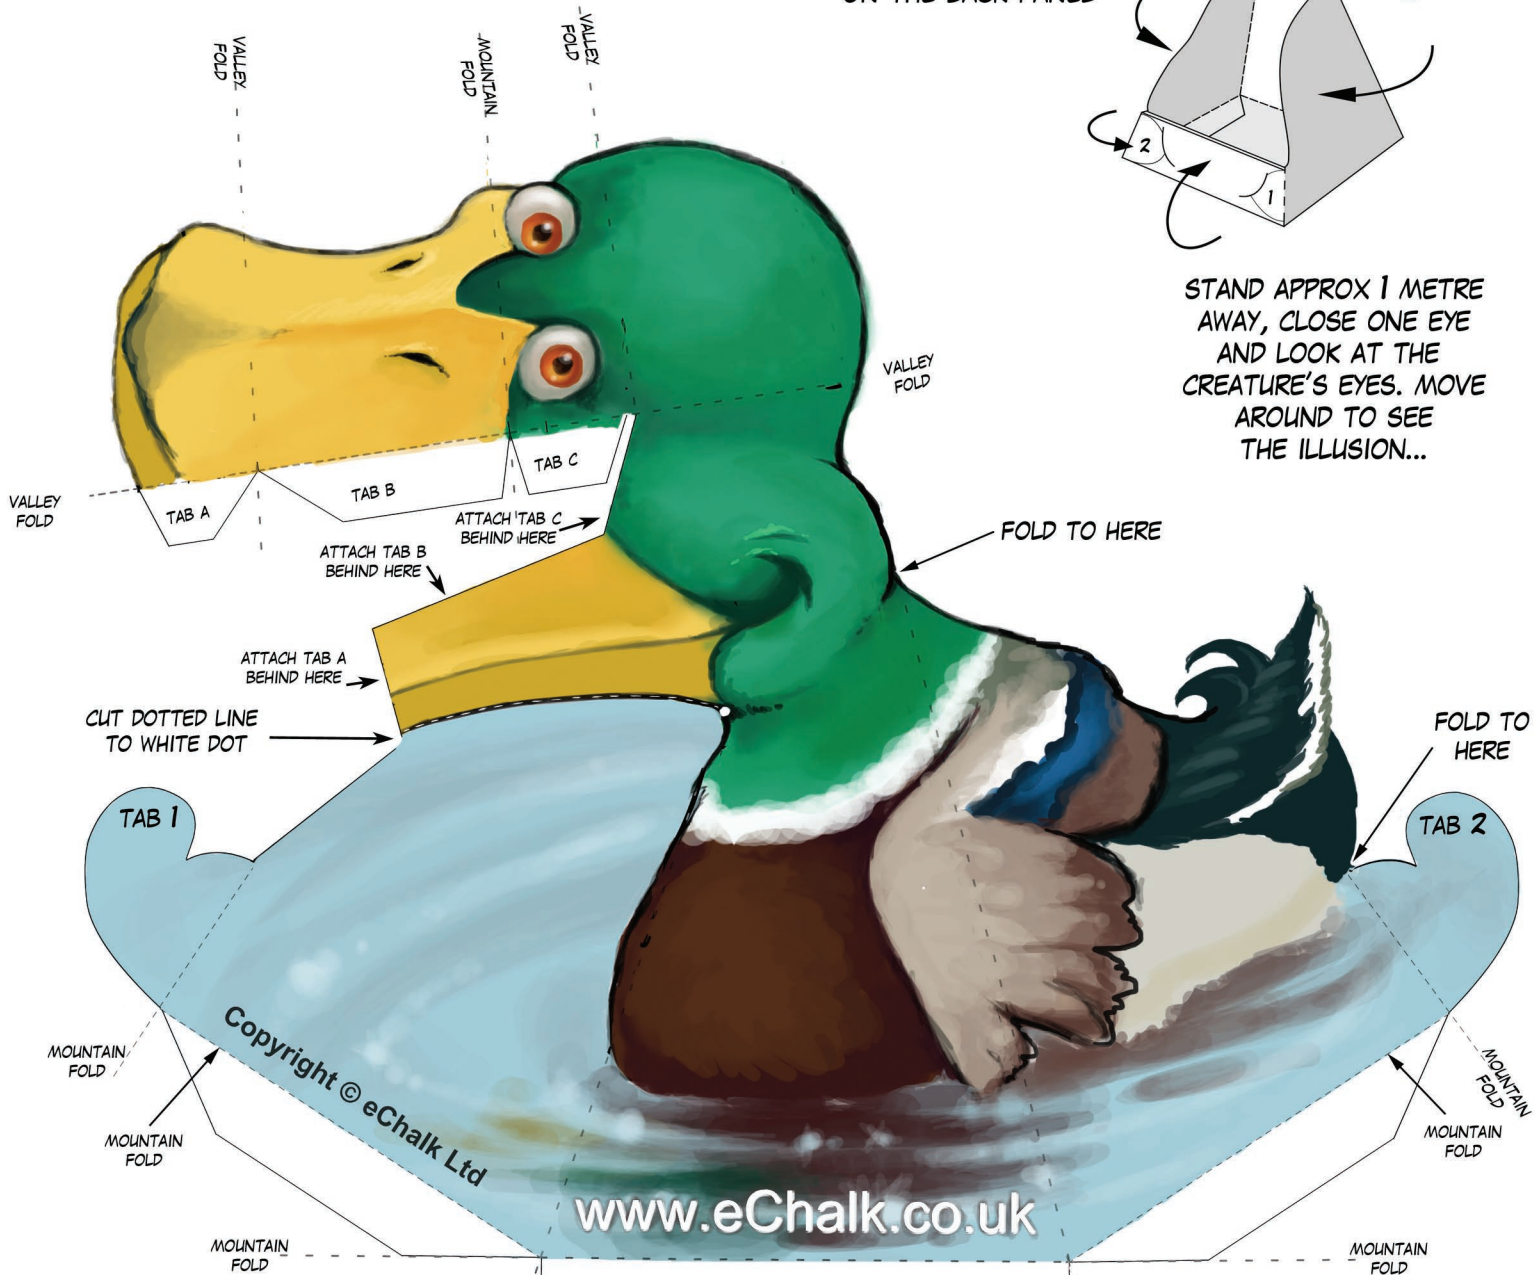

3D DUCK ILLUSION

CUT OUT, FOLD AND ASSEMBLE (SEE DIAGRAM)

• CUT ALONG THE SOLID OUTLINES

• FOLD ALONG THE DOTTED LINES

• INSERT TABS 1 & 2 INTO THE SLOTS ON THE BACK PANEL

STAND APPROX 1 METRE AWAY, CLOSE ONE EYE AND LOOK AT THE CREATURE'S EYES. MOVE AROUND TO SEE THE ILLUSION...