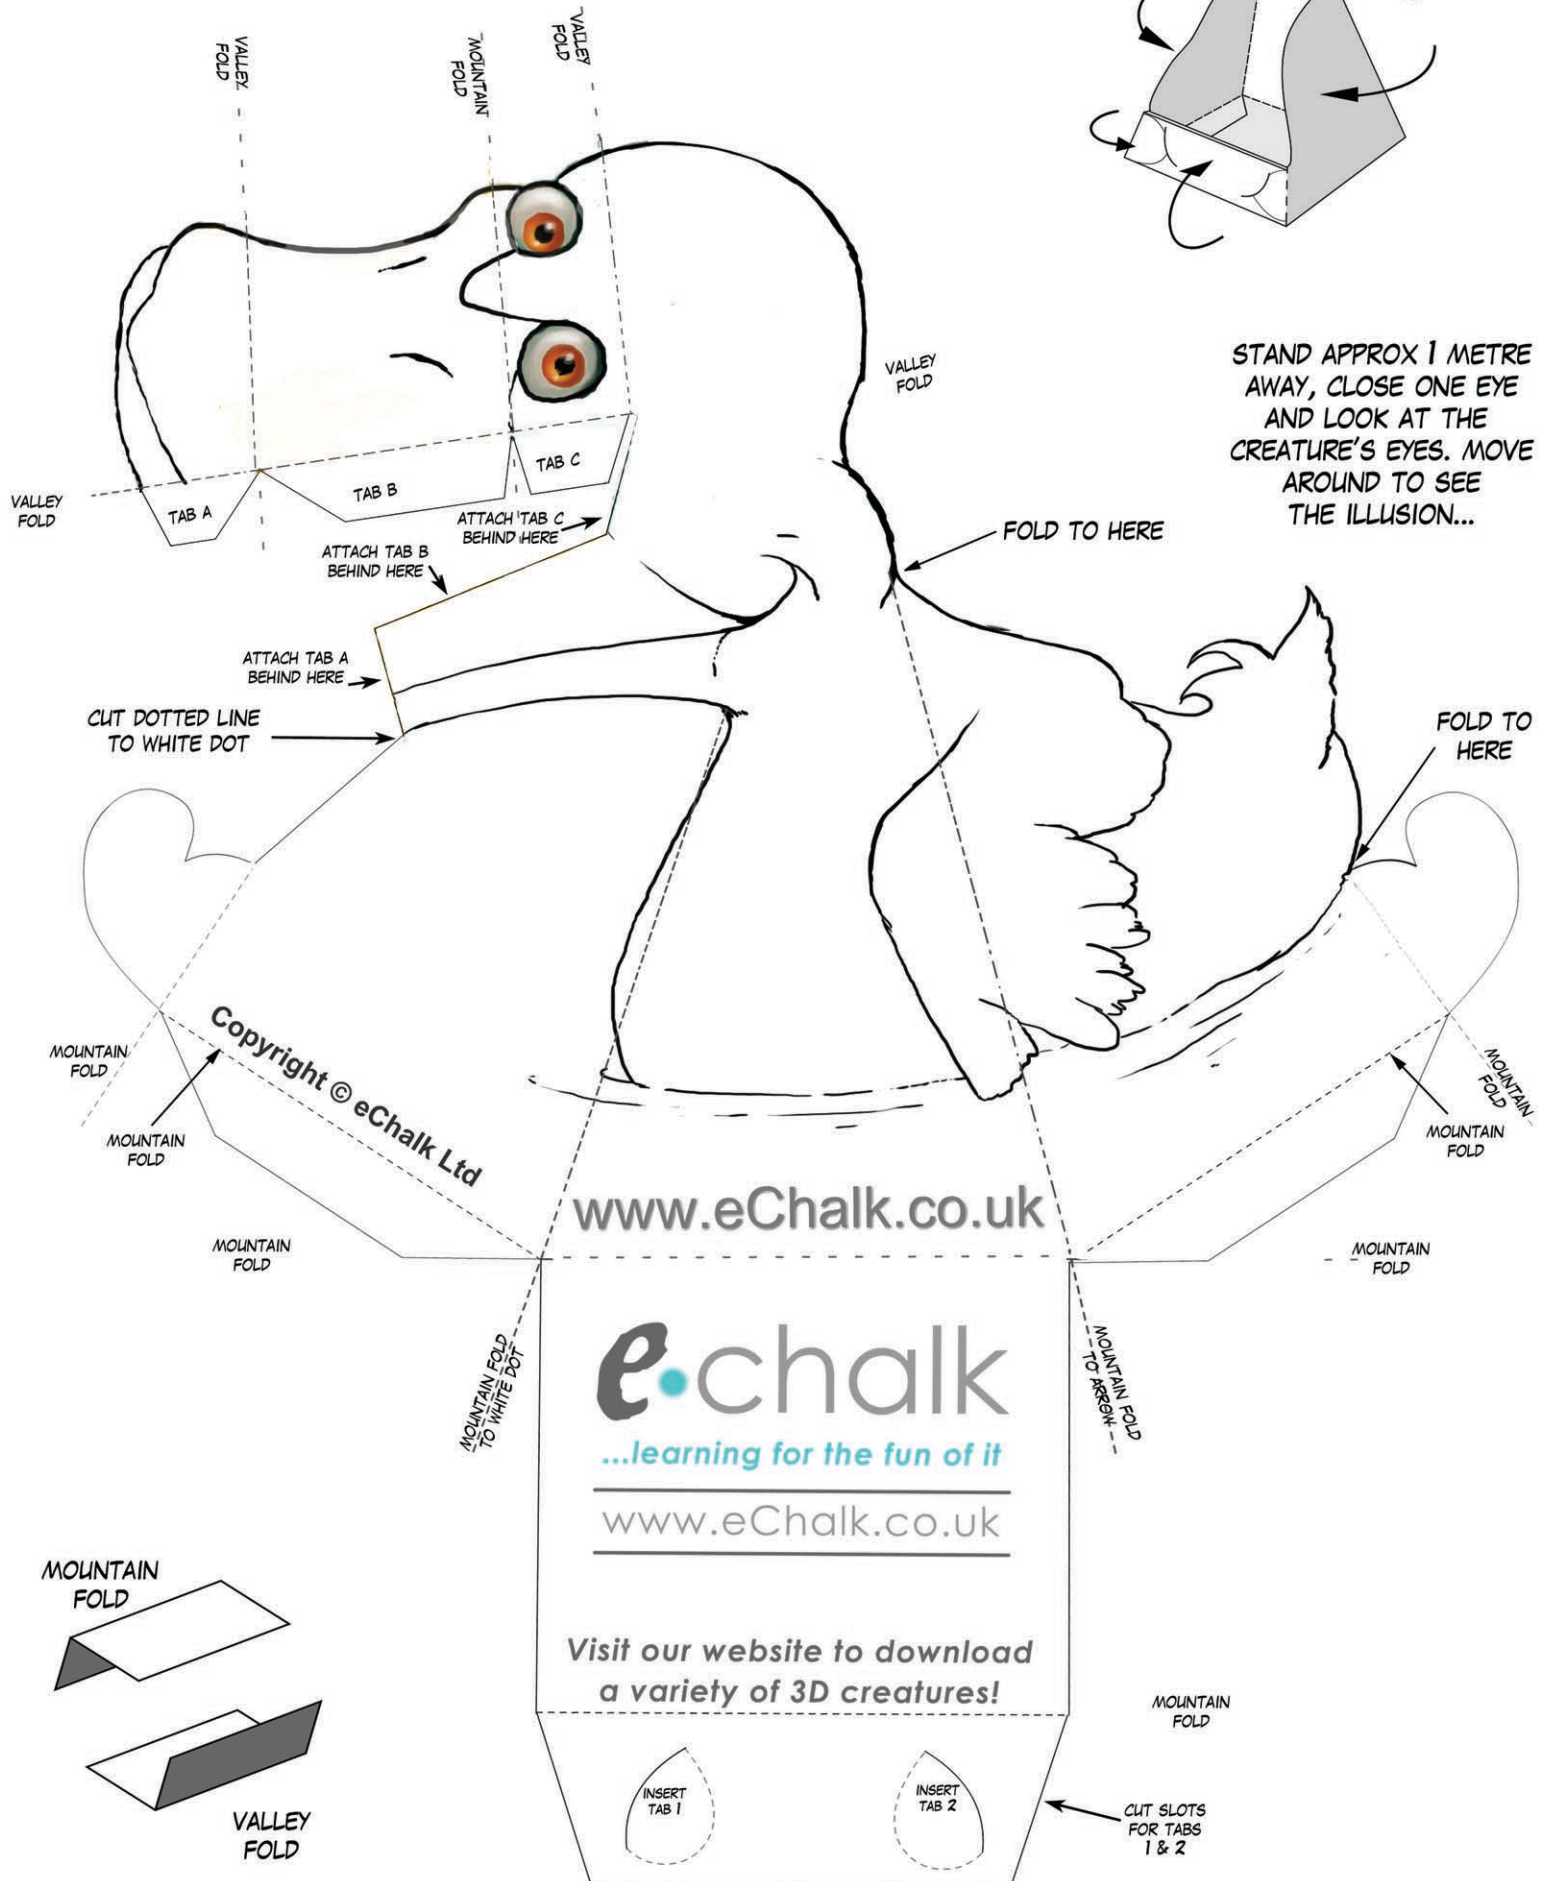

3D DUCK ILLUSION

CUT OUT, FOLD AND ASSEMBLE (SEE DIAGRAM)

STAND APPROX 1 METRE AWAY, CLOSE ONE EYE AND LOOK AT THE CREATURE'S EYES. MOVE AROUND TO SEE THE ILLUSION...